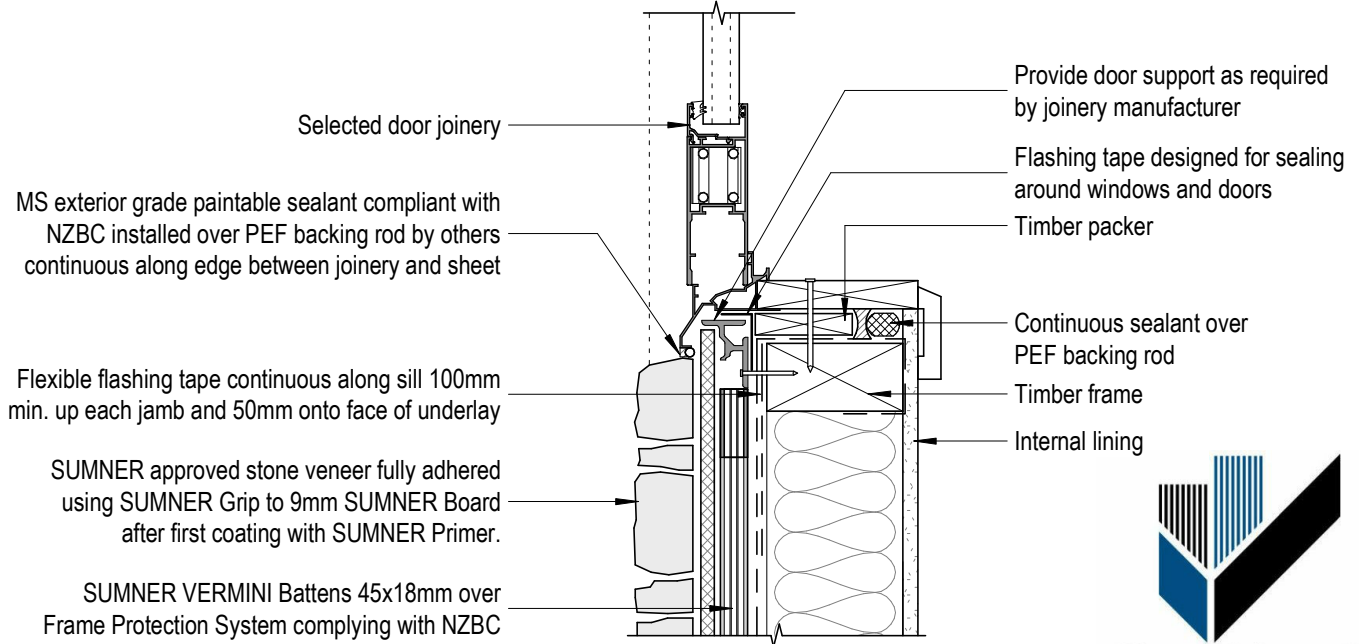

HEAD FLASHING DETAIL

CODEMARK™
BCS-171817-CMNZ

SUMNER
PROFESSIONAL CLADDING SYSTEMS

www.sumnerschist.co.nz/

Approved Stone Veneer on SUMNER Tile System

Door Detail-Head/Sill

Date	April 2019
Drawn by	SUMNER
Checked by	DS