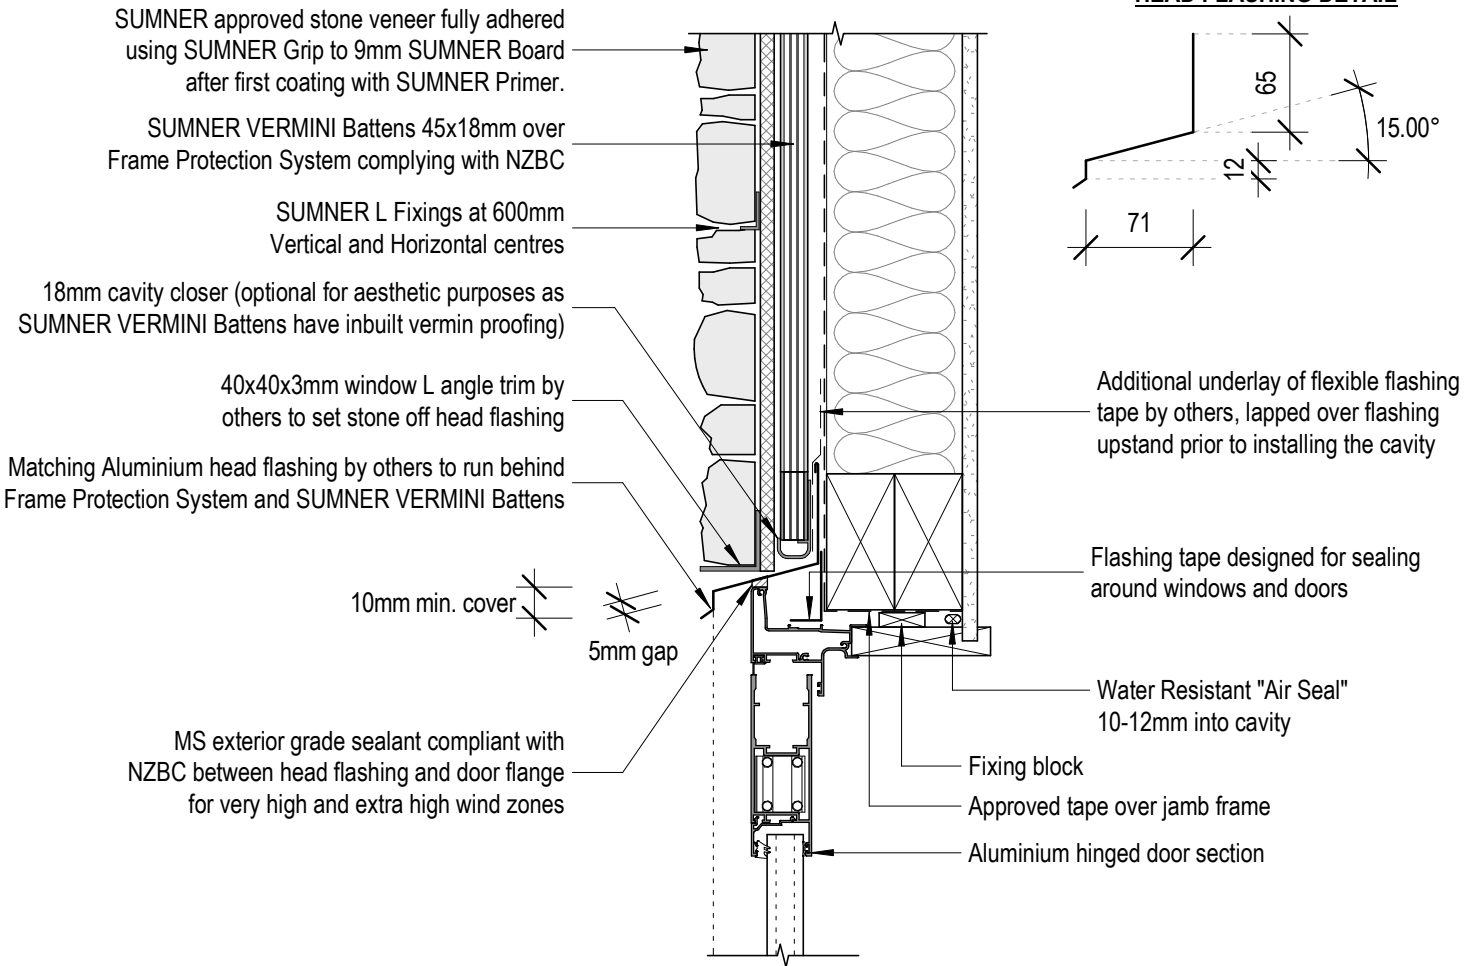

HEAD FLASHING DETAIL

CODEMARK™
BCS-171817-CMNZ

SUMNER
PROFESSIONAL CLADDING SYSTEMS

www.sumnerschist.co.nz/

Approved Stone Veneer on SUMNER Tile System

Door Detail-Head/Sill

Date	April 2019
Drawn by	SUMNER
Checked by	DS

3.2.0

Scale 1 : 5